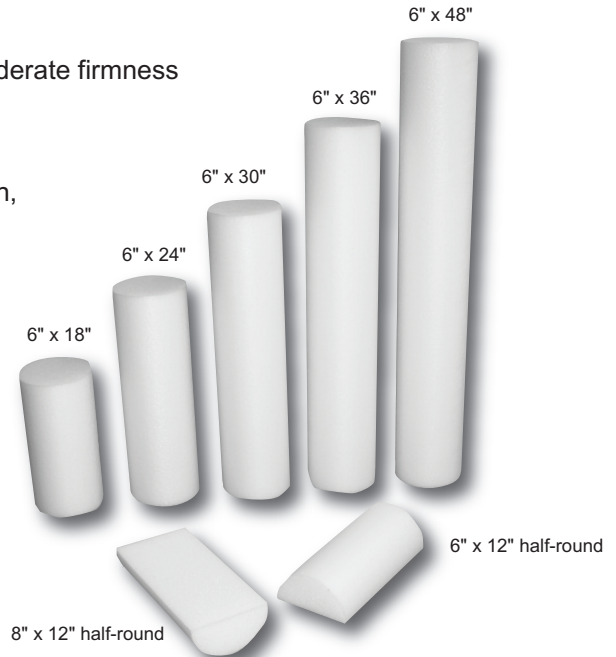

CanDo® white foam rollers

high quality extruded foam roller

- extruded polyethylene 2.0 lb. density foam rollers provide moderate firmness
- shorter rollers save space in clinics and homes
- 6" diameter roller is the most popular
- use for positioning, balance, postural and muscle re-education, spinal stabilization, body awareness and coordination and strengthening activities
- use half-round roller for ankle stretching and knee rehabilitation; or as rocker board by standing on flat side
- foam rollers are strong and durable enough to be used by large adults and active children
- available in 12" to 48" lengths with either a round (circular) or half-round (semi-circular) profile
- can be used alone or with other exercisers such as CanDo® exercise band, tubing, weights and balls
- purchase by the case and save (in red below)

HALF-ROUND		ROUND	
8"	4"H x (8" Dia.)	8"	8" diameter
6"	3"H x (6" Dia.)	6"	6" diameter
4"	2"H x (4" Dia.)	4"	4" diameter

Jumbo™ 8" round

8" Jumbo™ white		
dia x L		
30-2260	8" x 36"	40.00
30-2261	8" x 12"	20.00

6" half-round

6" white		
dia x L		
* 30-2110	6" x 36"	14.00
* 30-2111	6" x 12"	7.00
**30-2110-24	6" x 36"	317.50
**30-2111-72	6" x 12"	477.50
30-2118	6" x 48"	19.60
30-2143	6" x 30"	12.60
30-2144	6" x 24"	11.20
30-2145	6" x 18"	9.80

4" half-round

4" white		
dia x L		
30-2112	4" x 36"	10.50
30-2113	4" x 12"	5.25

Slim™ 3" half-round

3" Slim™ white		
dia x L		
30-2116	3" x 36"	7.90
30-2117	3" x 12"	3.95

other sizes available on request

* most popular sizes