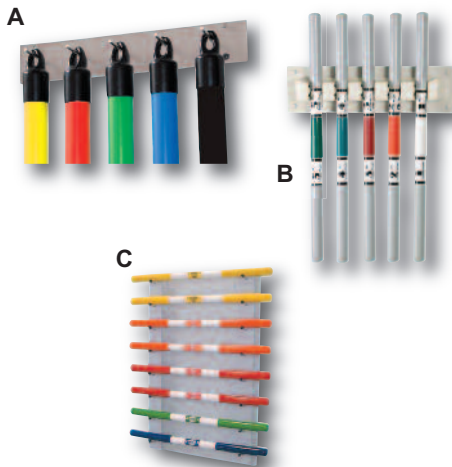

WaTE™ bar racks

A	10-1640	5 hook vertical wall rack	50.00
		(for CanDo® slim® & mini™ only)	
	10-1641	10 hook vertical wall rack	85.00
		(for CanDo® slim® & mini™ only)	
		(not shown)	
B	10-1643	5 bar vertical wall rack	30.00
		(for CanDo® slim® & mini™ only)	
	10-1645	3 bar vertical wall rack	20.00
		(for CanDo® slim® & mini™ only)	
		(not shown)	
C	10-1642	8 bar horizontal wall rack	210.00