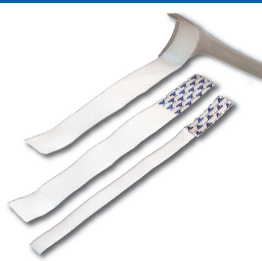

back-to-back hook and loop rolls

- hook and loop are bonded back-to-back on single tape
- create circular closures for positioning, restraining and strapping

specify white (W), black (BLK), tan (T); white is default color			
24-7070	10 yd	1/2" x 10 yd	15.00
24-7071		1" x 10 yd	20.00
24-7072		1 1/2" x 10 yd	30.00
24-7073		2" x 10 yd	40.00
24-7074	25 yd	1/2" x 25 yd	30.00
24-7075		1" x 25 yd	40.00
24-7076		1 1/2" x 25 yd	60.00
24-7077		2" x 25 yd	80.00

double-sided loop rolls

- soft, durable, non-stretchable strapping
- loop fabric is on both sides of webbing and either side can mate with any hook

24-7255	1" x 10 yd	30.00
24-7256	1" x 25 yd	47.50
24-7257	2" x 10 yd	47.50
24-7258	2" x 25 yd	95.00

hook circles and tabs (adhesive)

- adhesive-backed tabs or circles
- use to attach splint straps or other applications that require small pieces of hook

rectangular		
24-7245	2"x1" (175/pack)	22.50
circular		
24-7246	3/8" dia (850/pack)	42.50
24-7247	1 1/8" dia (600/pack)	60.00
24-7248	1 1/4" dia (450/pack)	80.00

loop strap with adhesive hook

- regular loop with 2" of adhesive hook on one end

pack of 10		
24-7265	1" x 12"	12.50
24-7266	1" x 18"	15.00
24-7267	1" x 24"	17.50
24-7268	2" x 12"	20.00
24-7269	2" x 18"	22.50
24-7270	2" x 24"	25.00