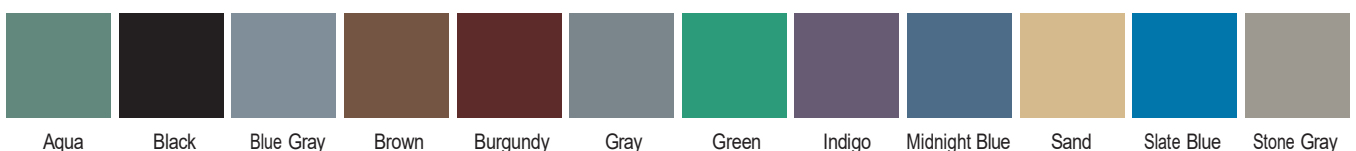

Available in