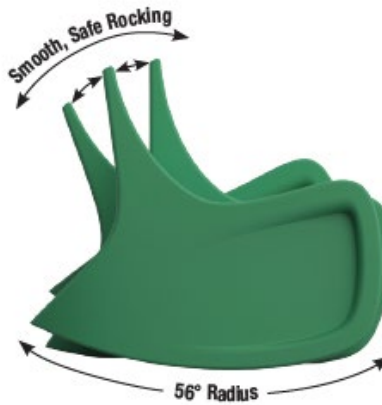

Therapeutic Rocking Chair

The Radial Rocker provides a safe rocking radius to soothe and relax the user. The ergonomic design provides maximum comfort using rotational molding technology.

FEATURES:

- Lifetime warranty.
- 40H x 30W x 45D.
- One piece, rotationally molded design for maximum durability. Made from high impact "no break" polyethylene.
- Lower center of gravity improves stability and creates a smoother sway.
- Optional underside ballast doors to add weight with sandbags and secured with tamper-resistant screws. **(Do not use loose sand)**
- Easy to clean, sanitize, and maintain.
- ISO 22196 tested showing a >99% reduction in bacteria.
- Passes Flammability UL 94 HB.
- Flame Retardant: passes Cal 133. (Test reports available upon request)
- **Customization:** Custom colors available upon request. Contact Cortech for details.
- Manufactured in the USA to ISO Quality Standards. 

Optional sand ballast door for weighting.

Available in

OVERVIEW

The Radial Rocker provides a safe rocking radius to soothe and relax the user. The ergonomic design provides maximum comfort using rotational molding technology. **Manufactured to ISO Quality Standards in the USA.**