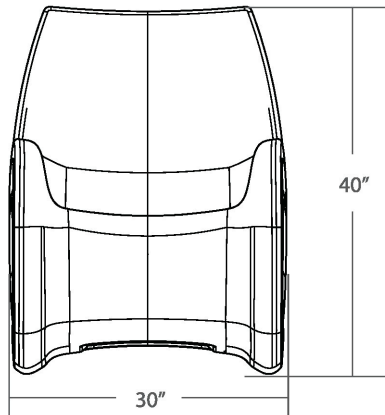

OVERVIEW

The Radial Rocker provides a safe rocking radius to soothe and relax the user. The ergonomic design provides maximum comfort using rotational molding technology. **Manufactured to ISO Quality Standards in the USA.**

FABRICATION/MATERIAL

Durable, one piece, rotationally molded design for increased strength. Constructed with high impact "no break" polyethylene. No steel or wood components Flame Retardant (as shown passes Cal 133). Test reports available upon request.

COLOR Aqua, Black, Blue Gray, Brown, Burgundy, Gray, Green, Indigo, Midnight Blue, Sand, Slate Blue and Stone Gray. Custom colors available upon request.

WEIGHT 60 lbs.

OPTIONS Can be easily filled with sandbags through optional ballast door on site to weigh down.
Secures with tamperproof screws. Hardware bit size: T27.

WARRANTY Lifetime Warranty.

MAINTENANCE Easy to clean, sanitize & maintain.

TOP VIEW

FRONT VIEW