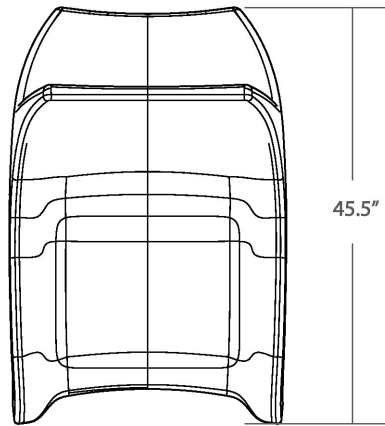

OVERVIEW

The Radial Rocker provides a safe rocking radius to soothe and relax the user. The ergonomic design provides maximum comfort using rotational molding technology. **Manufactured to ISO Quality Standards in the USA.**

FABRICATION/MATERIAL

Durable, one piece, rotationally molded design for increased strength. Constructed with high impact "no break" polyethylene. No steel or wood components Flame Retardant (as shown passes Cal 133). Test reports available upon request.

COLOR Aqua, Black, Blue Gray, Brown, Burgundy, Gray, Green, Indigo, Midnight Blue, Sand, Slate Blue and Stone Gray. Custom colors available upon request.

WEIGHT 60 lbs.

OPTIONS Can be easily filled with sandbags through optional ballast door on site to weigh down.
Secures with tamperproof screws. Hardware bit size: T27.

WARRANTY Lifetime Warranty.

MAINTENANCE Easy to clean, sanitize & maintain.

TOP VIEW