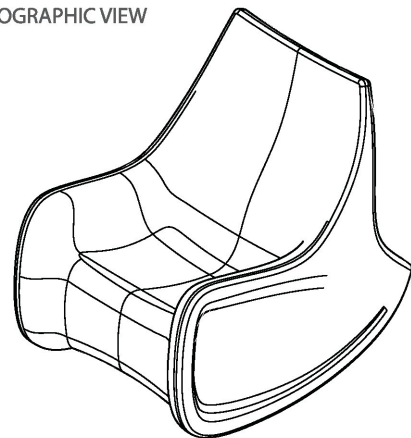

SIDE VIEW

ORTHOGRAPHIC VIEW